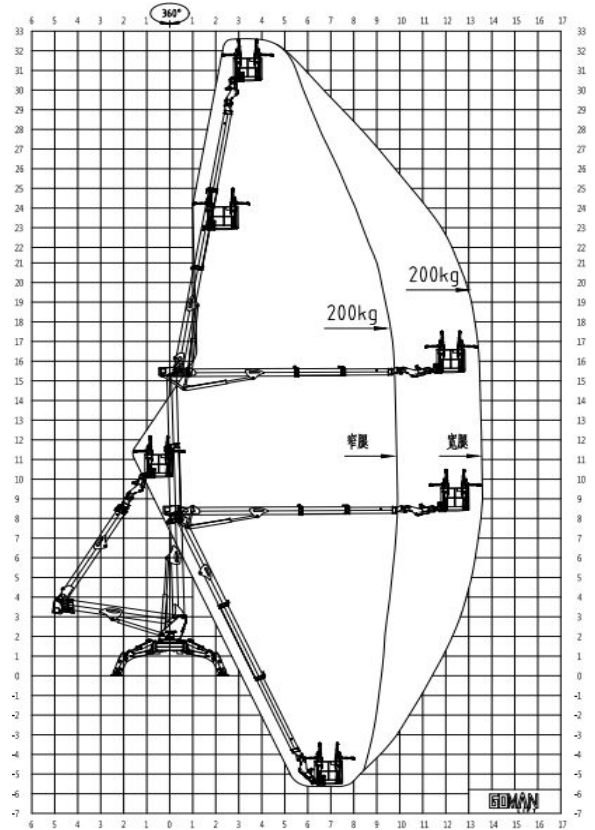

HAGENBUCHER *Spider X32*

Standard Parameters

Model	X32	
Max. work height	32.00m	105'
Max. platform height	30.00m	98'
Load capacity	200kg	440lb
Lateral Outreach	13.50m	44"
Basket rotation	180°	
Jib rotation	180°	
Turntable rotation	360°	
Size of platform	1.2*0.8m	47" x 32"
Overall stowed length	7.00m	
Overall stowed length(removed basket)	6.23m	
Overall stowed width(removed basket)	1.395m	
Overall stowed height	1.98m	
Total weight	6560kg	
Driving speed	km/h	0-2.2
Max. work slope	20%	
Max. climbing ability	30%	
Dual Power capacity	220v AC power + Diesel engine 18KW	

Technical data